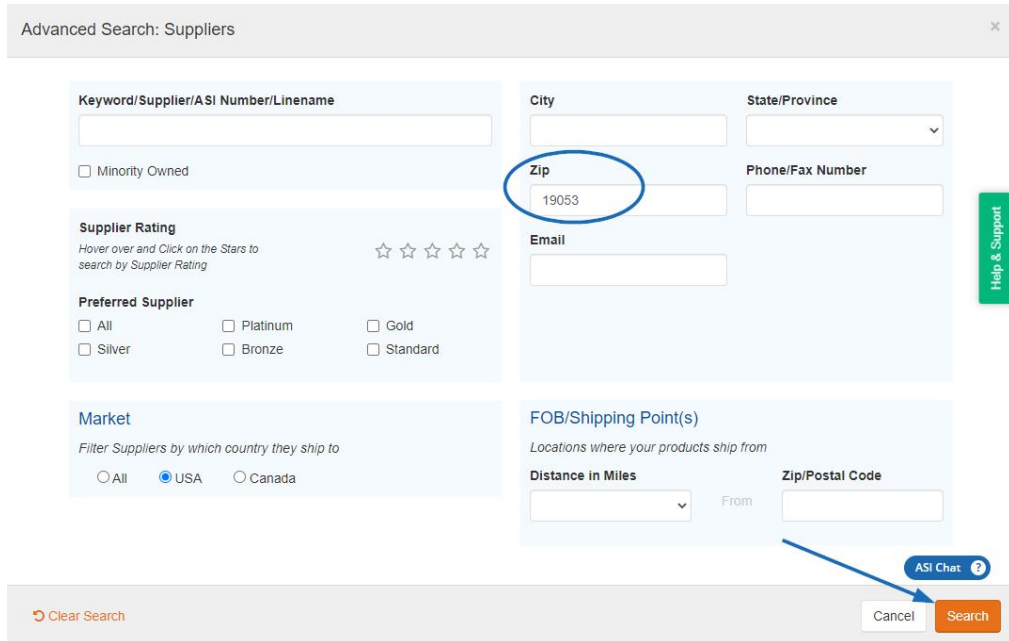

## ESP Quick Tip #53: Print a List of Suppliers

2023-01-20 - Jennifer S - ESP Quick Tips

To print a list of suppliers, log into ESP Web and take the following steps:

1. Use the Quick Search toggle to select "Suppliers" and then click on the Advanced Search link.

2. Use the fields in the Advanced Search to set your criteria. The example below demonstrates how to locate all suppliers within a specific zip code. When you are ready, click on the Search button.

3. On the results page, you can use the options on the left to narrow the results further if needed. There are two views available: Summary View and List View. You can also use the Sort By dropdown to organize the results. When you are ready to print, right click the mouse and select "Print" from the options available.