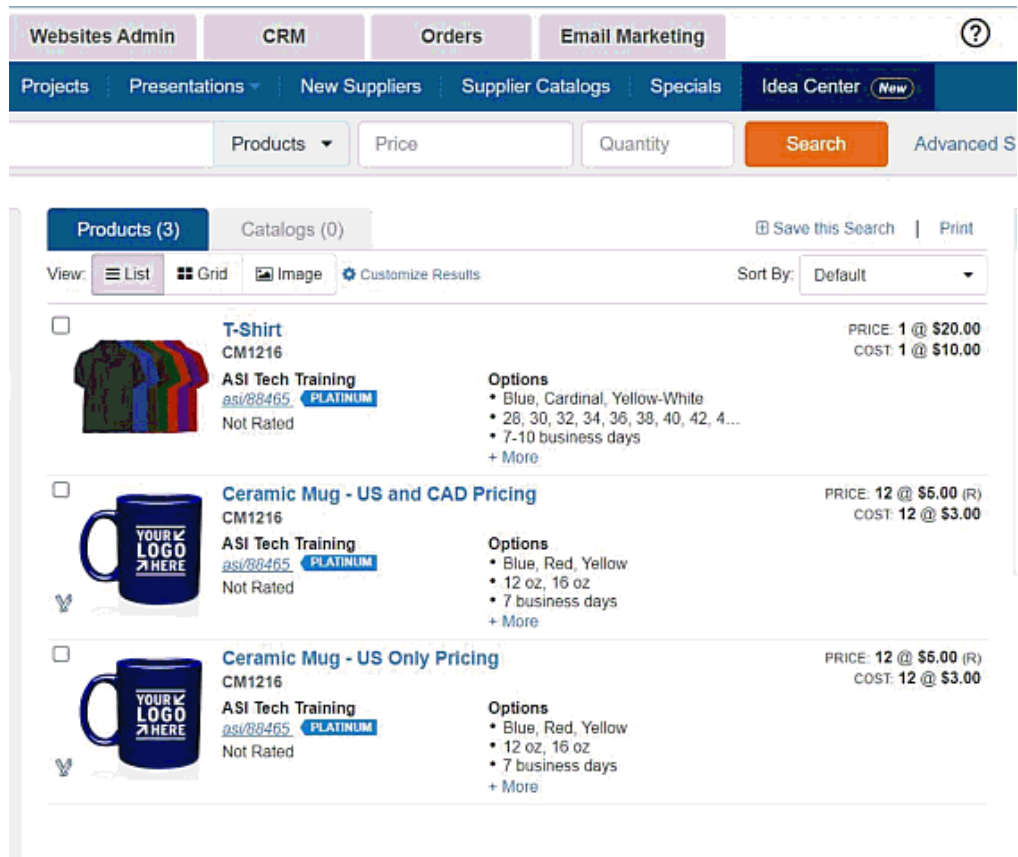

ESP Quick Tip #37: End-Buyer Safe and Client Safe Mode

2022-05-19 - Jennifer S - ESP Quick Tips

There are two modes available in ESP that hide sensitive information: Client Safe Mode and End Buyer Safe options. But, what is the difference between these two options?

- **End Buyer Safe**

The "End Buyer Safe" option refers to controlling which fields are displayed in the product search results, replacing the supplier's product number with the coded product number while simultaneously hiding the supplier's information and net cost.

- **Client Safe Mode**

Client Safe Mode will also hide the supplier's information and net cost from product search results, but the product number will remain. However, client safe mode also hide all supplier related from ESP, including Supplier Search, New Suppliers, and Supplier Catalogs.