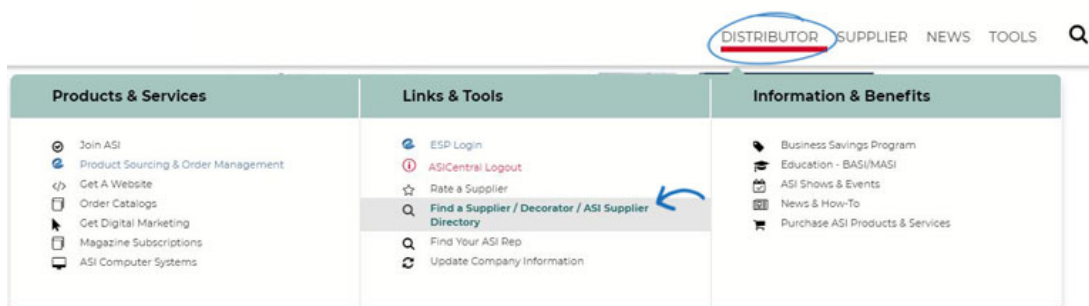

Product Support > My ASI > Manage Services > How can I search for Suppliers or Decorators on ASI Central?

How can I search for Suppliers or Decorators on ASI Central?

Tamika C - 2019-01-11 - Manage Services

ASI Distributor Members can look up the contact information Suppliers or Decorators on [ASI Central](#).

Hover on Distributor and then click on the Find a Supplier/Decorator/ASI Supplier Directory link.

If you haven't [logged into ASI Central](#), you will be prompted to do so at this point.

Once you are logged in, select the type of member for which you would like to search. Then, enter any information you know about the company, such as their ASI Number or Company Name and then click on Search. If you are looking for only 4 and 5 star suppliers, click on the checkbox at the bottom.

This search function is dedicated to finding information regarding ASI Suppliers or Decorators contact and company information. If you are looking for product information or wish to search for products, please use [ESP Web](#).

You can also view our digital supplier library as well as view or download the [ASI Supplier Directory](#) using the links on this search page.