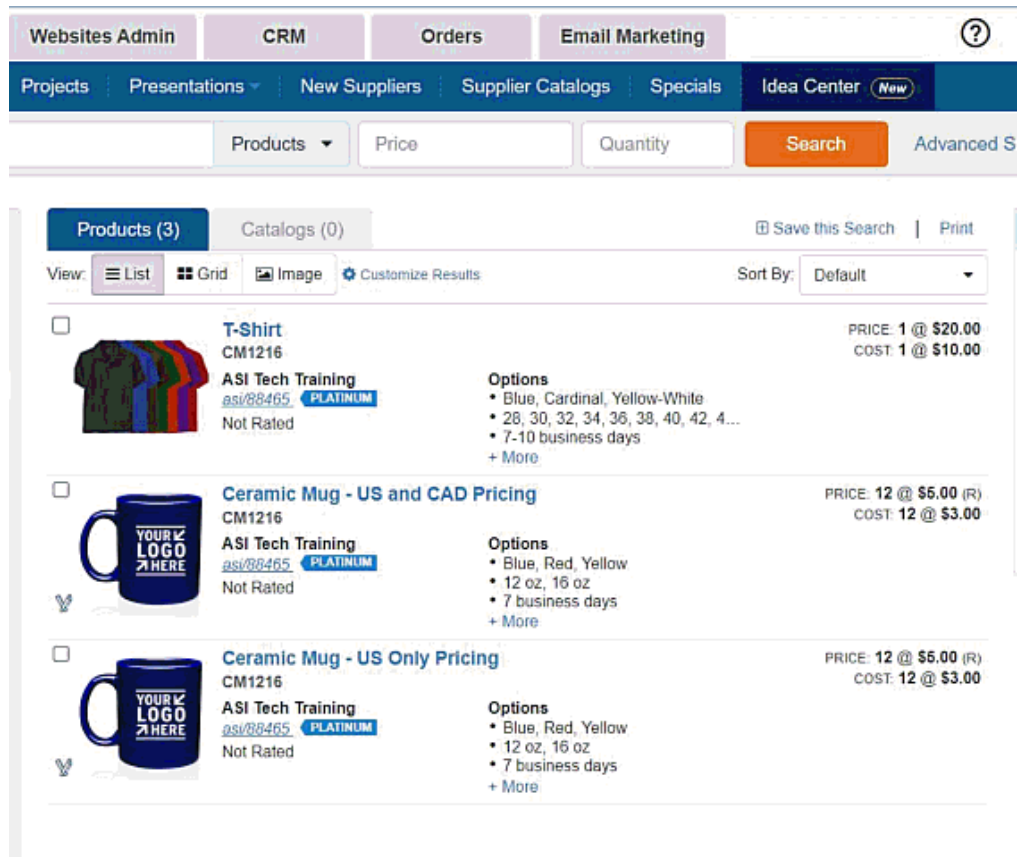

## ESP Quick Tip #37: End-Buyer Safe and Client Safe Mode

2022-05-19 - Jennifer S - ESP Quick Tips

There are two modes available in ESP that hide sensitive information: Client Safe Mode and End Buyer Safe options. But, what is the difference between these two options?

- **End Buyer Safe**

The "End Buyer Safe" option refers to controlling which fields are displayed in the product search results, replacing the supplier's product number with the coded product number while simultaneously hiding the supplier's information and net cost.

- **Client Safe Mode**

Client Safe Mode will also hide the supplier's information and net cost from product search results, but the product number will remain. However, client safe mode also hide all supplier related from ESP, including Supplier Search, New Suppliers, and Supplier Catalogs.