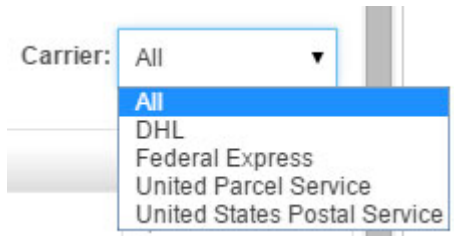

## ESP Web Shipping Estimator

Tamika C - 2022-08-15 - Ordering & Inventory

The Shipping Estimator provides estimated shipping costs from various postal carriers (UPS, DHL, USPS, FedEx). Only carriers that service the location you enter in the Ship To and Ship From fields will display shipping estimates. The shipping estimate calculation is based on the unit weight per product and each carrier type.

To use the Shipping Estimator, go to the Product Detail page. Below the Create Order button is a link to Estimate Shipping.

Information provided by the supplier will be auto generated into the appropriate fields. For example, if the supplier has provided the item or package weight, the information will be displayed in the Products per Package and Weight per Package boxes. The total pounds and number of packages will be calculated after you click on the Get Estimates button.

There is also a dropdown with standard packaging sizes available to help calculate shipping rates.

The screenshot displays the ESP Web interface for a T-shirt product. The top navigation bar includes tabs for 'ESP Web', 'Websites Admin', 'CRM', 'Orders', and 'Email Marketing'. Below this is a search bar and a product title 'T-Shirt' with product details like 'Product #: CM1216' and 'CPN-553202544'. A main image shows a row of T-shirts in various colors. To the right, there are specifications for 'Standard Tee Shirt', including price range '\$18.00 - \$20.00', colors, sizes, and materials. A 'Create Order' button and 'Check Inventory' button are visible. At the bottom, there is a 'Pricing' section with a table showing quantity and price.

The Ship From will display the supplier's location and Ship To will display the location saved within your ESP account, but both are adjustable. When you are ready, click on the Get Estimates button.

The estimates will be listed on the right of the shipping estimator window. Use the Carrier dropdown to choose view shipping estimates from a specific shipping provider.